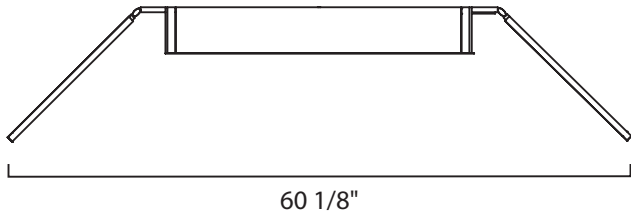

SPECIFICATIONS

UNLIMITED (Tabletop) 91600

This is a folding panel display covered with Velcro compatible loop fabric.

The backlit header Velcros to a 1/2" thick header support panel. The center 28" x 5" is the area of maximum visibility. The background should bleed out to the overall trim.