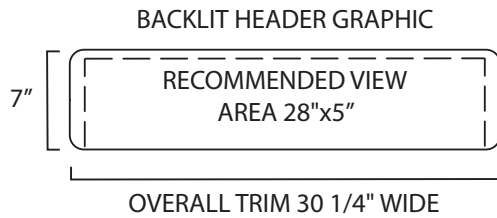

SPECIFICATIONS

UNLIMITED (Tabletop) 91600

This is a folding panel display covered with Velcro compatible loop fabric.

The backlit header Velcros to a 1/2" thick header support panel. The center 28" x 5" is the area of maximum visibility. The background should bleed out to the overall trim.