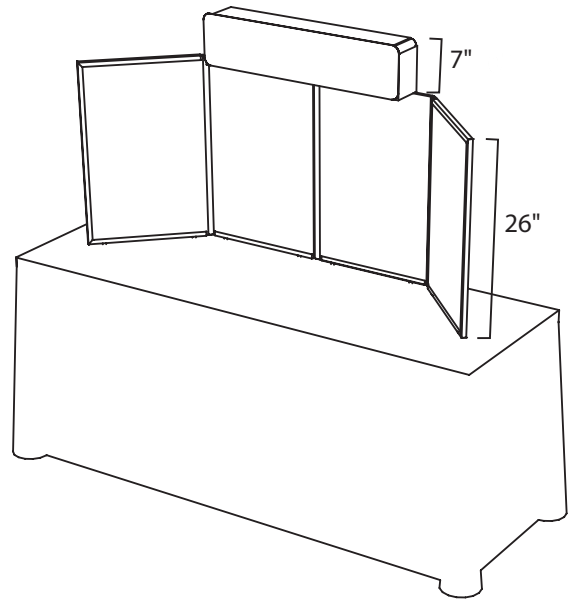

SPECIFICATIONS

UNLIMITED (Tabletop) 91600

This is a folding panel display covered with Velcro compatible loop fabric.

The backlit header Velcros to a 1/2" thick header support panel. The center 28" x 5" is the area of maximum visibility. The background should bleed out to the overall trim.