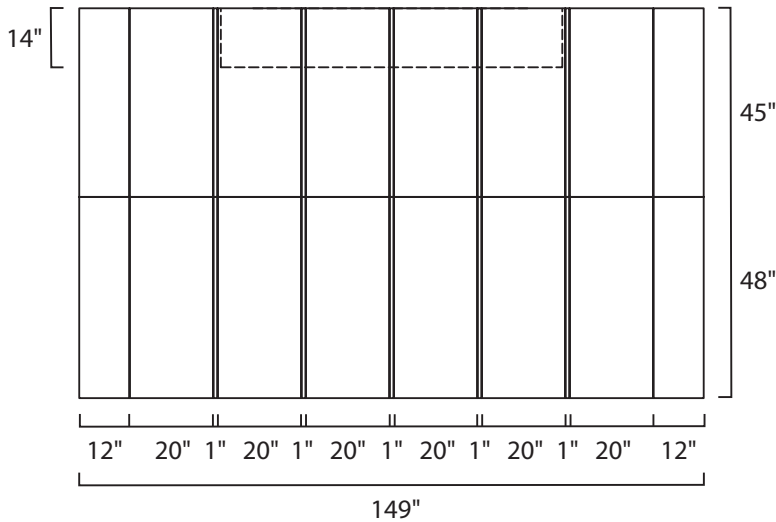

SPECIFICATIONS

UNLIMITED 95230

BACKLIT HEADER GRAPHIC

DISPLAY PANELS

This is a folding panel display covered with Velcro compatible loop fabric.

The far left and right panels wrap to the back of the display.

The backlit header graphic is magnetically attached to the header frame that hangs from the panels. The center 63 1/2"x12" is the area of maximum visibility. The background should bleed out to the overall trim.