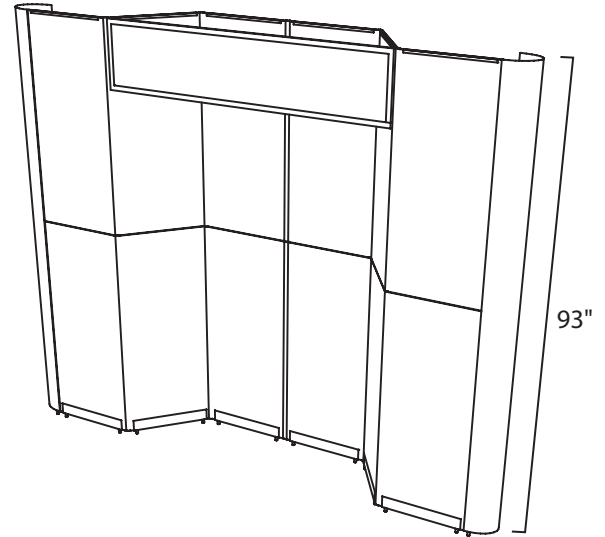

SPECIFICATIONS

UNLIMITED 95230

BACKLIT HEADER GRAPHIC

DISPLAY PANELS

This is a folding panel display covered with Velcro compatible loop fabric.

The far left and right panels wrap to the back of the display.

The backlit header graphic is magnetically attached to the header frame that hangs from the panels. The center 63 1/2"x12" is the area of maximum visibility. The background should bleed out to the overall trim.