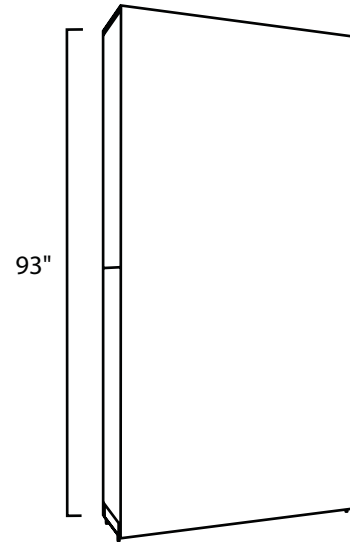

## REFLECTIONS 95404

STANDARD BODY 46"  
REFLECTIONS LAYOUT

45.75" TRIM SIZE

$5/8" + 5/8" = 1.25"$   
BLACK BORDER  
AND REQUIRED BLEED

Reflections graphics are created as a single large graphic. It is important to include a 1.25" solid black border around your art. 5/8" of this border will print on the graphic and give it a sharp professional edge that will be under the magnetic strip used to attach the graphic to the display.

The second 5/8" of the 1.25" border is the required bleed for the cutting process ensuring the edge of the graphic is black.

This black border also prevents light seepage from the lightbox adding to the finished look.

Please obtain complete Art Guidelines at:  
**[www.downingdisplays.com](http://www.downingdisplays.com)**

Questions?  
Please Call: **1-800-883-1800**

**OVERALL SIZE: 47" x 93.25"**