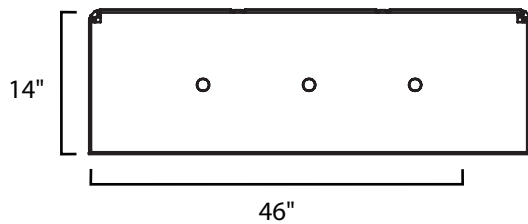

## REFLECTIONS 95404

STANDARD BODY 46"  
REFLECTIONS LAYOUT

45.75" TRIM SIZE

$5/8" + 5/8" = 1.25"$   
BLACK BORDER  
AND REQUIRED BLEED

Reflections graphics are created as a single large graphic. It is important to include a 1.25" solid black border around your art. 5/8" of this border will print on the graphic and give it a sharp professional edge that will be under the magnetic strip used to attach the graphic to the display.

The second 5/8" of the 1.25" border is the required bleed for the cutting process ensuring the edge of the graphic is black.

This black border also prevents light seepage from the lightbox adding to the finished look.

Please obtain complete Art Guidelines at:  
**[www.downingdisplays.com](http://www.downingdisplays.com)**

Questions?  
Please Call: **1-800-883-1800**

**OVERALL SIZE: 47" x 93.25"**