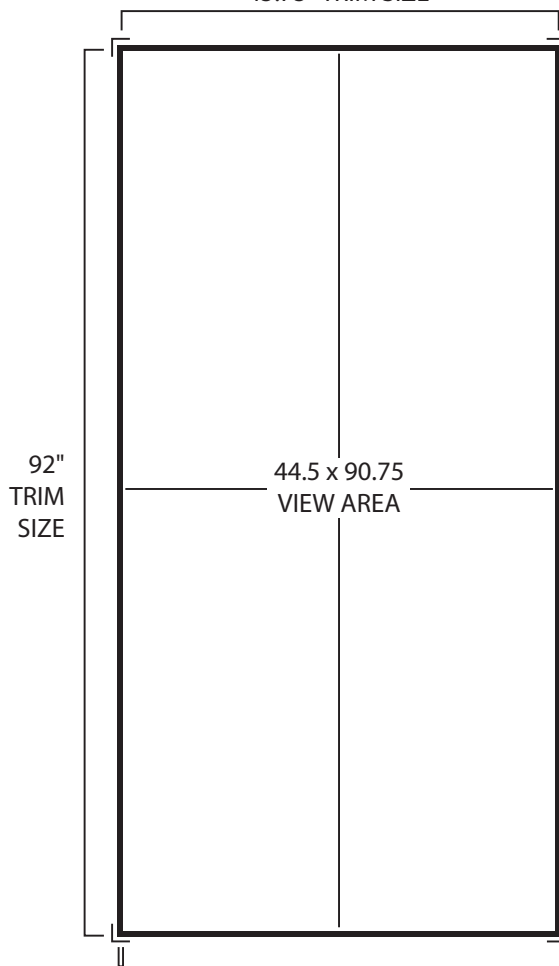

# SPECIFICATIONS

## REFLECTIONS 95404

STANDARD BODY 46"  
REFLECTIONS LAYOUT

45.75" TRIM SIZE

$5/8" + 5/8" = 1.25"$   
BLACK BORDER  
AND REQUIRED BLEED

Reflections graphics are created as a single large graphic. It is important to include a 1.25" solid black border around your art. 5/8" of this border will print on the graphic and give it a sharp professional edge that will be under the magnetic strip used to attach the graphic to the display.

The second 5/8" of the 1.25" border is the required bleed for the cutting process ensuring the edge of the graphic is black.

This black border also prevents light seepage from the lightbox adding to the finished look.

Please obtain complete Art Guidelines at:  
**[www.downingdisplays.com](http://www.downingdisplays.com)**

Questions?  
Please Call: **1-800-883-1800**

**OVERALL SIZE: 47" x 93.25"**