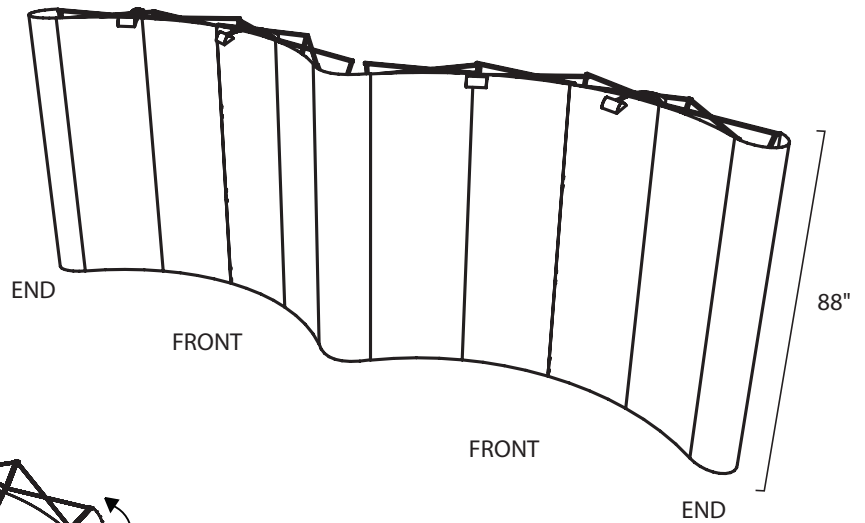

SPECIFICATIONS

NETWORK 97241

The far left and right panels wrap to the back of the display. The 9" towards the center of the display provides the best view area.

Try to avoid placing text over seams as absolute perfect alignment cannot be guaranteed.

OPTIONAL CASE SKIRT

The optional case skirt wraps around the 24" wide oval shipping case. Critical text should be placed in the center 16" for maximum visibility.

Please obtain complete Art Guidelines at:
www.downingdisplays.com