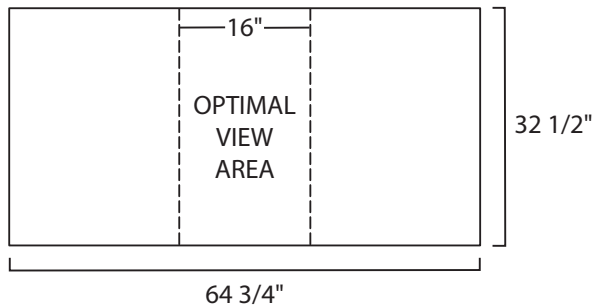

SPECIFICATIONS

NETWORK 97241

The far left and right panels wrap to the back of the display. The 9" towards the center of the display provides the best view area.

Try to avoid placing text over seams as absolute perfect alignment cannot be guaranteed.

OPTIONAL CASE SKIRT

The optional case skirt wraps around the 24" wide oval shipping case. Critical text should be placed in the center 16" for maximum visibility.

Please obtain complete Art Guidelines at:
www.downingdisplays.com