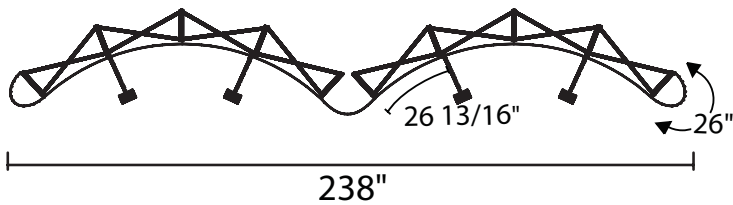

SPECIFICATIONS

NETWORK 97241

The far left and right panels wrap to the back of the display. The 9" towards the center of the display provides the best view area.

Try to avoid placing text over seams as absolute perfect alignment cannot be guaranteed.

OPTIONAL CASE SKIRT

The optional case skirt wraps around the 24" wide oval shipping case. Critical text should be placed in the center 16" for maximum visibility.

Please obtain complete Art Guidelines at:
www.downingdisplays.com